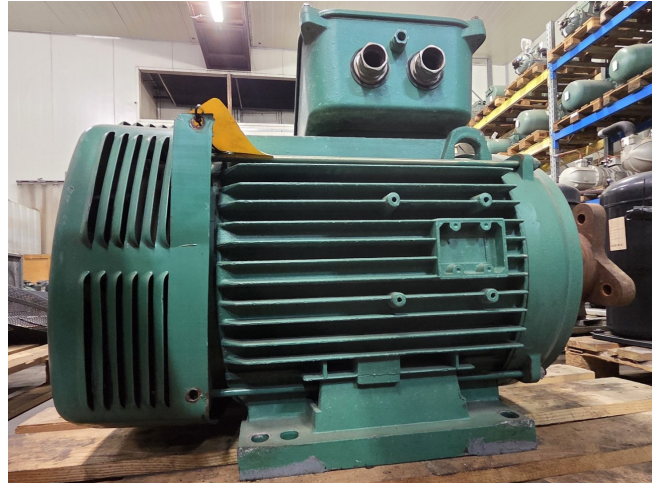

Leroy Somer PLS250MP-T

Specifications

Brand	Leroy Somer
Type	PLS250MP-T
kW	90
RPM	1470/1475
Size & Weight	900x480x670 mm (LxWxH) & 360 kg
50 Hz / 60 Hz	50
Stock	1

Description

Used Leroy Somer PLS250MP-T

Used Leroy Somer PLS250MP-T electro motor with the following specifications: 50 Hz - 90 kW - 1470/1475 RPM. Dimensions: 900x480x670 mm (LxWxH) & 360 kg.